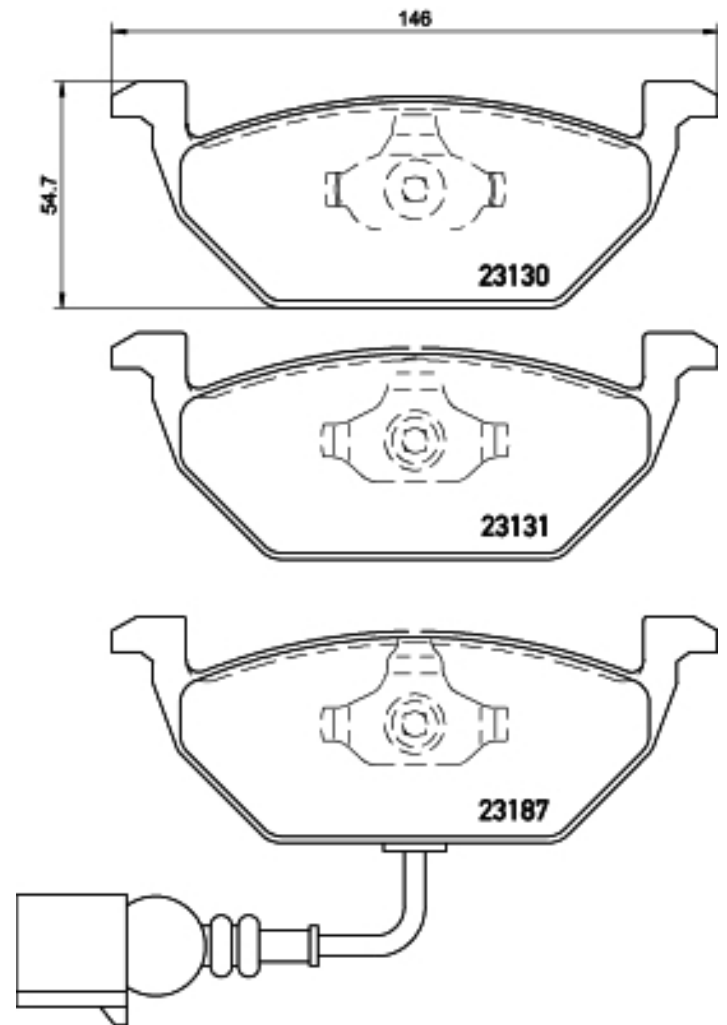

Technical specifications

EAN code
8020584069271

Axle
Front

Thickness
20 mm

Width
146 mm

Height
55 mm

Braking system
Teves

Wear indicator
Electric

WVA number
23130,23131,23187

COMPATIBLE VEHICLES