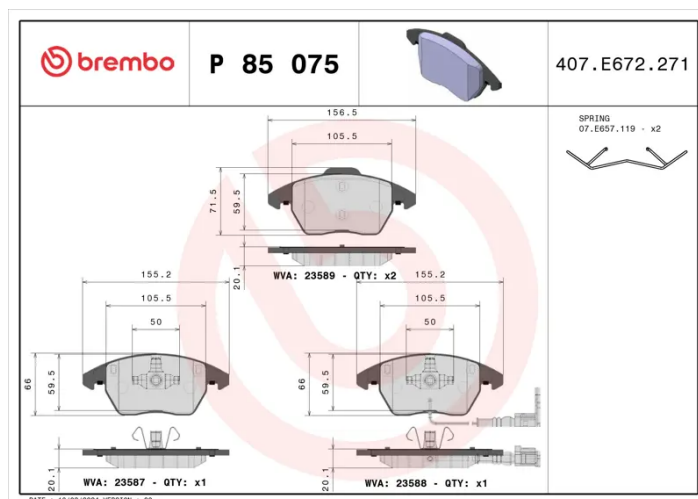

## P 85 075

The P 85 075 brake pad is synonymous with reliability

The Brembo brake pad guarantees ultimate safety when braking thanks to the use of more than 100 different compounds, designed according to the type of vehicle and use. Stopping distances reduced to a minimum, maximum driving comfort and silent operation are the most important features of Brembo materials. Brembo brake pads are supplied together with an extensive range of accessories and assembly kits for professional-standard installation.

### Technical specifications

|                                   |  |   |
|-----------------------------------|--|---|
| EAN code<br><b>8020584058787</b>  | Axle<br><b>Front</b>                   | Thickness<br><b>20 mm</b>   |
| Width<br><b>155 mm</b>            | Height<br><b>66 mm</b>                 | Braking system<br><b>Teves</b>  |
| Wear indicator<br><b>Electric</b> | WVA number<br><b>23587,23588,23589</b> | Accessories<br><b>With accessories<br/>With anti-squeal shim<br/>With piston clip</b> |