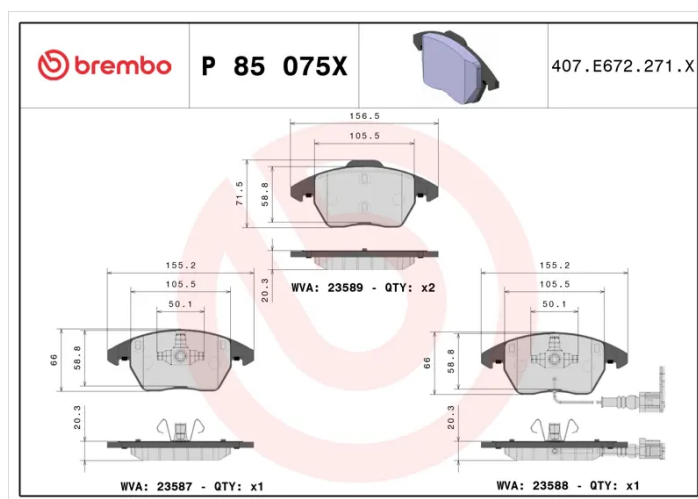

# BRAKE PAD XTRA P 85 075X

The P 85 075X Xtra brake pad is synonymous with reliability

Brembo Xtra brake pads, developed to enhance the advantages of the Xtra and Max discs, are made using the special BRM X L01 compound which consists of more than 30 different components. Compared with the compound used for original-equivalent pads, the new solution assures a higher friction coefficient, which translates to more precise and stable braking, at both high and low temperatures. All this makes for greater driving comfort and improved pedal modularity, without compromising the product's mileage output.

## Technical specifications

EAN code <b>8020584069295</b>	Axle <b>Front</b>	Thickness <b>20 mm</b>
Width <b>155 mm</b>	Height <b>66 mm</b>	Braking system <b>Teves</b>
Wear indicator <b>Electric</b>	WVA number <b>23587,23588,23589</b>	Accessories <b>With anti-squeal shim</b>