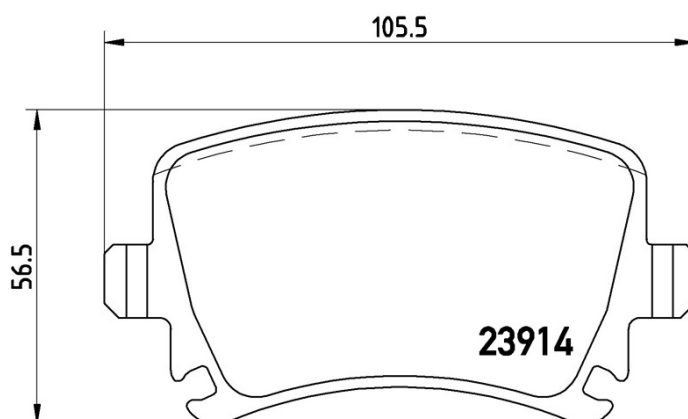

BRAKE PAD

P 85 095

The P 85 095 brake pad is synonymous with reliability

The Brembo brake pad guarantees ultimate safety when braking thanks to the use of more than 100 different compounds, designed according to the type of vehicle and use. Stopping distances reduced to a minimum, maximum driving comfort and silent operation are the most important features of Brembo materials. Brembo brake pads are supplied together with an extensive range of accessories and assembly kits for professional-standard installation.

- ✓ OE-equivalent
- ✓ Brembo quality
- ✓ ECE-R90 certificate
- ✓ Safety
- ✓ Performance
- ✓ Comfort
- ✓ With accessories

Technical specifications

EAN code	Axle	Thickness
8020584062449	Rear	17 mm
Width	Height	Braking system
106 mm	57 mm	Lucas
Wear indicator	WVA number	Accessories
Prepared for wear indicator	23914	With accessories With brake caliper bolts