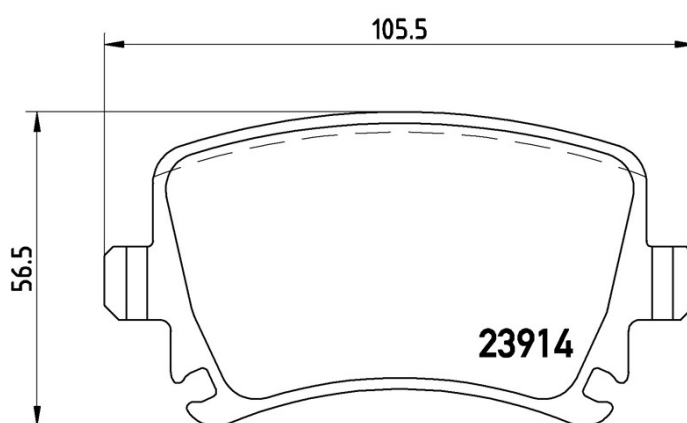

BRAKE PAD XTRA

P 85 095X

The P 85 095X Xtra brake pad is synonymous with reliability

Brembo Xtra brake pads, developed to enhance the advantages of the Xtra and Max discs, are made using the special BRM X L01 compound which consists of more than 30 different components. Compared with the compound used for original-equivalent pads, the new solution assures a higher friction coefficient, which translates to more precise and stable braking, at both high and low temperatures. All this makes for greater driving comfort and improved pedal modularity, without compromising the product's mileage output.

- ✓ OE-equivalent
- ✓ Brembo quality
- ✓ ECE-R90 certificate
- ✓ Safety
- ✓ Performance
- ✓ Sports driving
- ✓ With accessories

Technical specifications

EAN code	Axle	Thickness
8020584069318	Rear	17 mm
Width	Height	Braking system
106 mm	57 mm	Lucas
Wear indicator	WVA number	Accessories
Prepared for wear indicator	23914	With accessories With brake caliper bolts