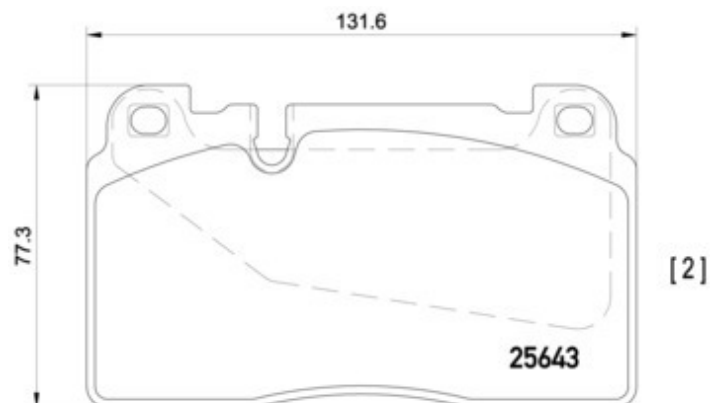

### Technical specifications

EAN code	Axle	Thickness
<b>8020584103968</b>	<b>Front</b>	<b>17 mm</b>
Width	Height	Braking system
<b>132 mm</b>	<b>77 mm</b>	<b>Brembo</b>
Wear indicator	WVA number	
<b>Prepared for wear indicator</b>	<b>25643</b>	