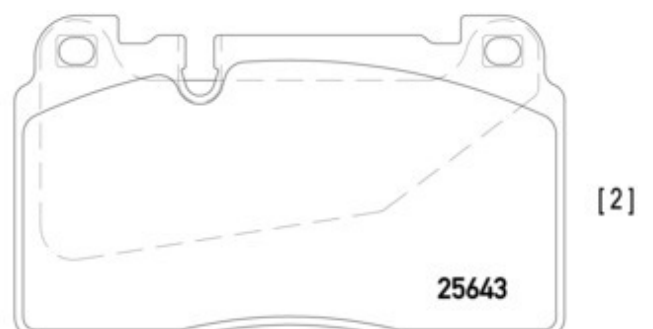

## P 85 123

The P 85 123 brake pad is synonymous with reliability

The Brembo brake pad guarantees ultimate safety when braking thanks to the use of more than 100 different compounds, designed according to the type of vehicle and use. Stopping distances reduced to a minimum, maximum driving comfort and silent operation are the most important features of Brembo materials. Brembo brake pads are supplied together with an extensive range of accessories and assembly kits for professional-standard installation.

### Technical specifications

EAN code	Axle	Thickness
<b>8020584103968</b>	<b>Front</b>	<b>17 mm</b>
Width	Height	Braking system
<b>132 mm</b>	<b>77 mm</b>	<b>Brembo</b>
Wear indicator	WVA number	
<b>Prepared for wear indicator</b>	<b>25643</b>	