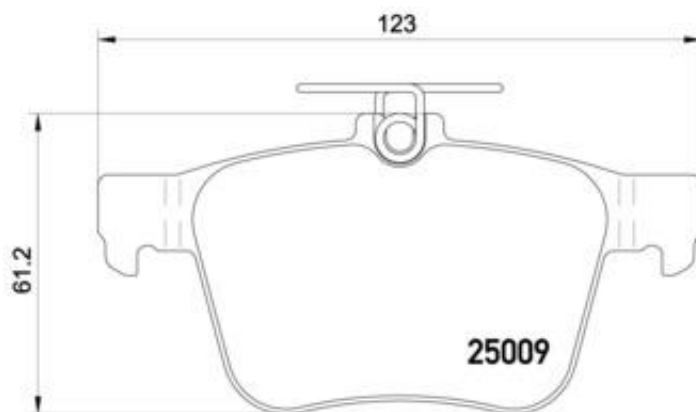

BRAKE PAD

P 85 124

The P 85 124 brake pad is synonymous with reliability

The Brembo brake pad guarantees ultimate safety when braking thanks to the use of more than 100 different compounds, designed according to the type of vehicle and use. Stopping distances reduced to a minimum, maximum driving comfort and silent operation are the most important features of Brembo materials. Brembo brake pads are supplied together with an extensive range of accessories and assembly kits for professional-standard installation.

- ✓ OE-equivalent
- ✓ Brembo quality
- ✓ ECE-R90 certificate
- ✓ Safety
- ✓ Performance
- ✓ Comfort

Technical specifications

EAN code	Axle	Thickness
8020584103975	Rear	16 mm
Width	Height	Braking system
123 mm	56 mm	Teves
Wear indicator	WVA number	
Without	25009,25011	