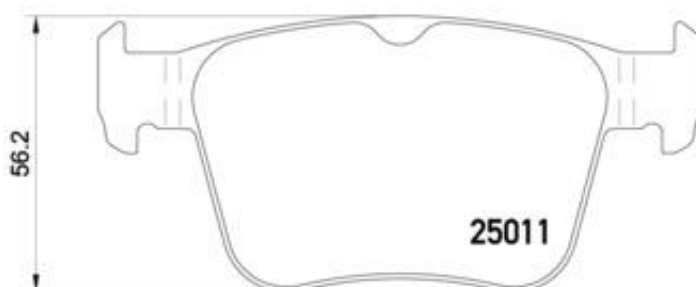

BRAKE PAD

P 85 124

The P 85 124 brake pad is synonymous with reliability

The Brembo brake pad guarantees ultimate safety when braking thanks to the use of more than 100 different compounds, designed according to the type of vehicle and use. Stopping distances reduced to a minimum, maximum driving comfort and silent operation are the most important features of Brembo materials. Brembo brake pads are supplied together with an extensive range of accessories and assembly kits for professional-standard installation.

- ✓ OE-equivalent
- ✓ Brembo quality
- ✓ ECE-R90 certificate
- ✓ Safety
- ✓ Performance
- ✓ Comfort

Technical specifications

EAN code	Axle	Thickness
8020584103975	Rear	16 mm
Width	Height	Braking system
123 mm	56 mm	Teves
Wear indicator	WVA number	
Without	25009,25011	