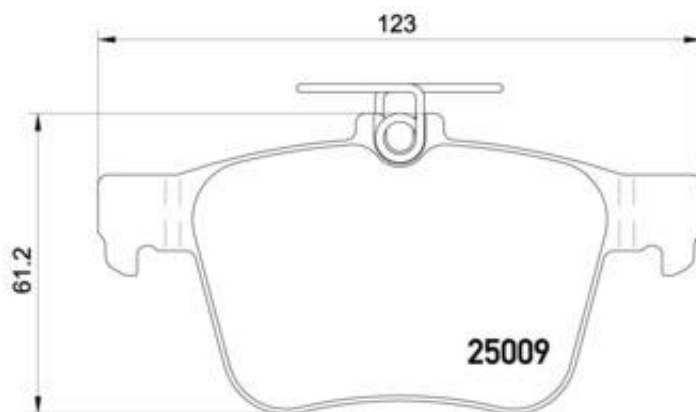

BRAKE PAD XTRA P 85 124X

The P 85 124X Xtra brake pad is synonymous with reliability

Brembo Xtra brake pads, developed to enhance the advantages of the Xtra and Max discs, are made using the special BRM X L01 compound which consists of more than 30 different components. Compared with the compound used for original-equivalent pads, the new solution assures a higher friction coefficient, which translates to more precise and stable braking, at both high and low temperatures. All this makes for greater driving comfort and improved pedal modularity, without compromising the product's mileage output.

- ✓ OE-equivalent
- ✓ Brembo quality
- ✓ ECE-R90 certificate
- ✓ Safety
- ✓ Performance
- ✓ Sports driving

Technical specifications

EAN code	Axle	Thickness
8020584069394	Rear	16 mm
Width	Height	Braking system
123 mm	56 mm	Teves
Wear indicator	WVA number	
Without	25011,25009	