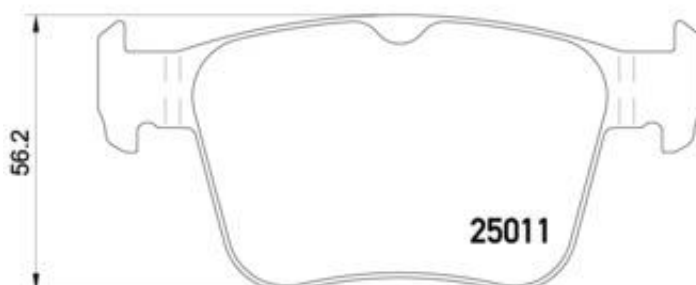

BRAKE PAD XTRA P 85 124X

The P 85 124X Xtra brake pad is synonymous with reliability

Brembo Xtra brake pads, developed to enhance the advantages of the Xtra and Max discs, are made using the special BRM X L01 compound which consists of more than 30 different components. Compared with the compound used for original-equivalent pads, the new solution assures a higher friction coefficient, which translates to more precise and stable braking, at both high and low temperatures. All this makes for greater driving comfort and improved pedal modularity, without compromising the product's mileage output.

- ✓ OE-equivalent
- ✓ Brembo quality
- ✓ ECE-R90 certificate
- ✓ Safety
- ✓ Performance
- ✓ Sports driving

Technical specifications

EAN code	Axle	Thickness
8020584069394	Rear	16 mm
Width	Height	Braking system
123 mm	56 mm	Teves
Wear indicator	WVA number	
Without	25011,25009	