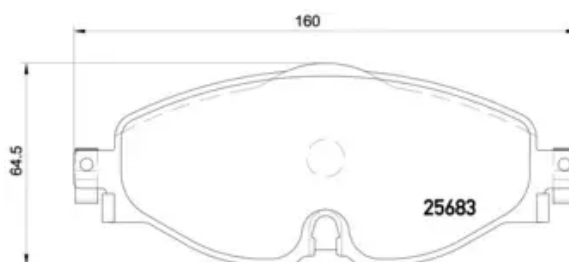

BRAKE PAD XTRA P 85 126X

The P 85 126X Xtra brake pad is synonymous with reliability

Brembo Xtra brake pads, developed to enhance the advantages of the Xtra and Max discs, are made using the special BRM X L01 compound which consists of more than 30 different components. Compared with the compound used for original-equivalent pads, the new solution assures a higher friction coefficient, which translates to more precise and stable braking, at both high and low temperatures. All this makes for greater driving comfort and improved pedal modularity, without compromising the product's mileage output.

- ✓ OE-equivalent
- ✓ Brembo quality
- ✓ ECE-R90 certificate
- ✓ Safety
- ✓ Performance
- ✓ Sports driving

Technical specifications

EAN code 8020584069417	Axle Front	Thickness 20 mm
Width 160 mm	Height 65 mm	Braking system TRW
Wear indicator Electric	WVA number 25683,25684	Accessories With brake caliper bolts