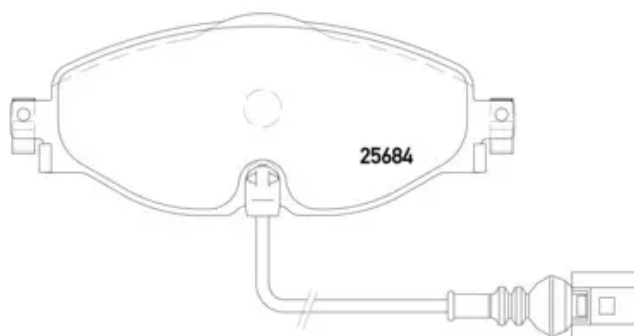

BRAKE PAD XTRA P 85 126X

The P 85 126X Xtra brake pad is synonymous with reliability

Brembo Xtra brake pads, developed to enhance the advantages of the Xtra and Max discs, are made using the special BRM X L01 compound which consists of more than 30 different components. Compared with the compound used for original-equivalent pads, the new solution assures a higher friction coefficient, which translates to more precise and stable braking, at both high and low temperatures. All this makes for greater driving comfort and improved pedal modularity, without compromising the product's mileage output.

- ✓ OE-equivalent
- ✓ Brembo quality
- ✓ ECE-R90 certificate
- ✓ Safety
- ✓ Performance
- ✓ Sports driving

Technical specifications

EAN code 8020584069417	Axle Front	Thickness 20 mm
Width 160 mm	Height 65 mm	Braking system TRW
Wear indicator Electric	WVA number 25683,25684	Accessories With brake caliper bolts