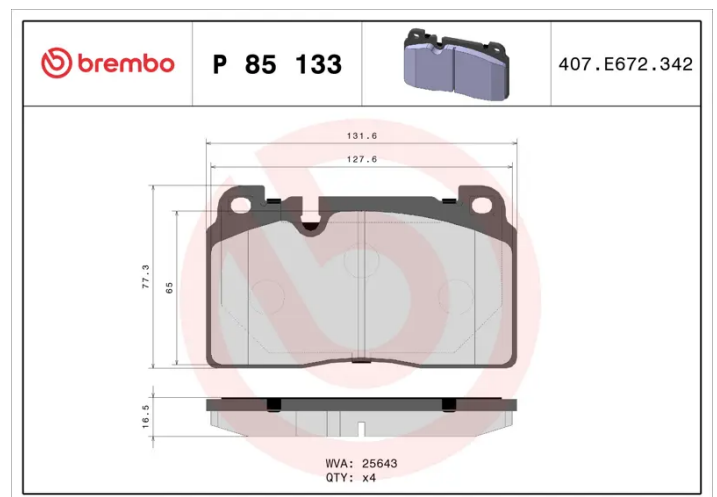

BRAKE PAD

P 85 133

The P 85 133 brake pad is synonymous with reliability

The Brembo brake pad guarantees ultimate safety when braking thanks to the use of more than 100 different compounds, designed according to the type of vehicle and use. Stopping distances reduced to a minimum, maximum driving comfort and silent operation are the most important features of Brembo materials. Brembo brake pads are supplied together with an extensive range of accessories and assembly kits for professional-standard installation.

- ✓ OE-equivalent
- ✓ Brembo quality
- ✓ ECE-R90 certificate
- ✓ Safety
- ✓ Performance
- ✓ Comfort
- ✓ With accessories

Technical specifications

EAN code 8020584110157	Axle Front	Thickness 17 mm
Width 132 mm	Height 77 mm	Braking system Brembo
Wear indicator Prepared for wear indicator	WVA number 25643	Accessories With accessories With anti-squeal shim