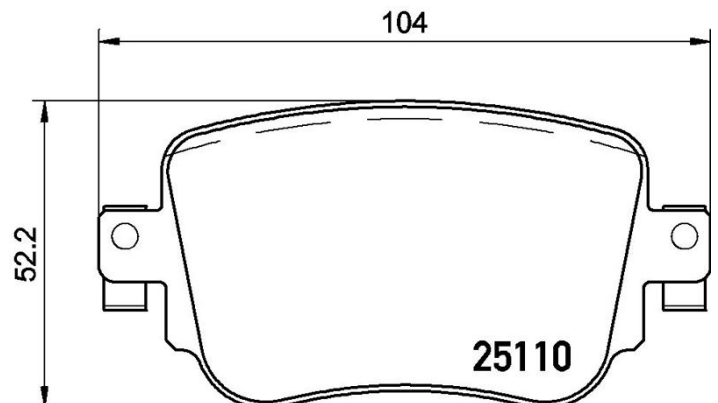

## P 85 135

The P 85 135 brake pad is synonymous with reliability

The Brembo brake pad guarantees ultimate safety when braking thanks to the use of more than 100 different compounds, designed according to the type of vehicle and use. Stopping distances reduced to a minimum, maximum driving comfort and silent operation are the most important features of Brembo materials. Brembo brake pads are supplied together with an extensive range of accessories and assembly kits for professional-standard installation.

### Technical specifications

|                      |              |                                 |
|----------------------|--------------|---------------------------------|
| EAN code             | Axle         | Thickness                       |
| <b>8020584110867</b> | <b>Rear</b>  | <b>18 mm</b>                    |
| Width                | Height       | Braking system                  |
| <b>104 mm</b>        | <b>52 mm</b> | <b>Lucas</b>                    |
| Wear indicator       | WVA number   | Accessories                     |
| <b>Without</b>       | <b>25110</b> | <b>With brake caliper bolts</b> |