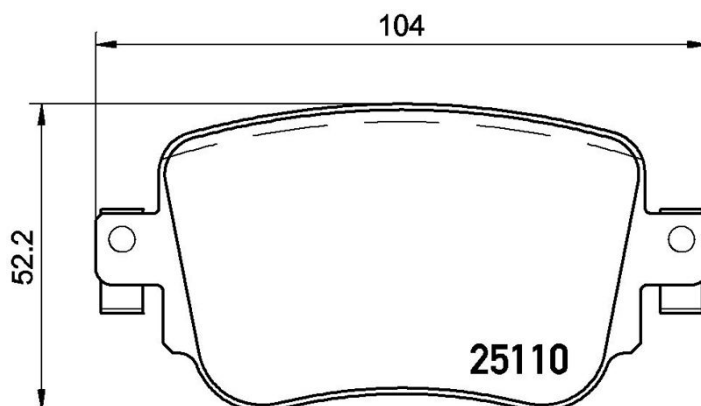

BRAKE PAD XTRA P 85 135X

The P 85 135X Xtra brake pad is synonymous with reliability

Brembo Xtra brake pads, developed to enhance the advantages of the Xtra and Max discs, are made using the special BRM X L01 compound which consists of more than 30 different components. Compared with the compound used for original-equivalent pads, the new solution assures a higher friction coefficient, which translates to more precise and stable braking, at both high and low temperatures. All this makes for greater driving comfort and improved pedal modularity, without compromising the product's mileage output.

- ✓ OE-equivalent
- ✓ Brembo quality
- ✓ ECE-R90 certificate
- ✓ Safety
- ✓ Performance
- ✓ Sports driving

Technical specifications

EAN code	Axle	Thickness
8020584121979	Rear	18 mm
Width	Height	Braking system
104 mm	52 mm	Lucas
Wear indicator	WVA number	Accessories
Without	25110	With brake caliper bolts