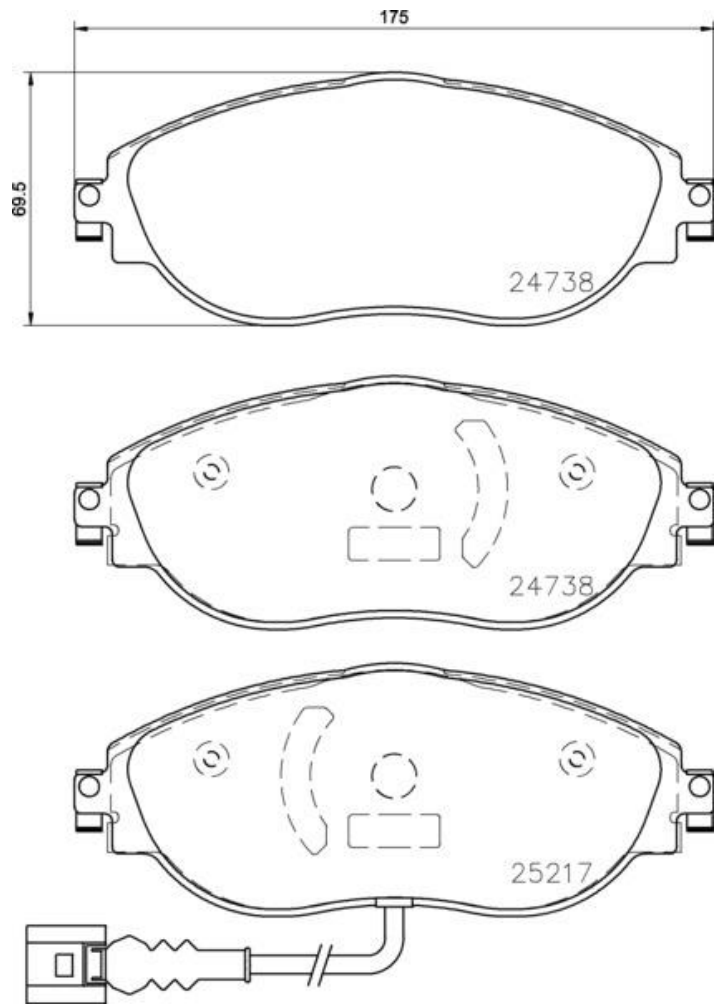

- ✓ OE-equivalent
- ✓ Brembo quality
- ✓ ECE-R90 certificate
- ✓ Safety
- ✓ Performance
- ✓ Sports driving

Technical specifications

EAN code
8020584069455

Axle
Front

Thickness
20 mm

Width
175 mm

Height
70 mm

Braking system
TRW

Wear indicator
Electric

WVA number
25217,24738

Accessories
With brake caliper bolts

COMPATIBLE VEHICLES

COMPATIBLE OE PART NUMBERS

3Q0698151B	AUDI
------------	------

5Q0698151K	AUDI
------------	------