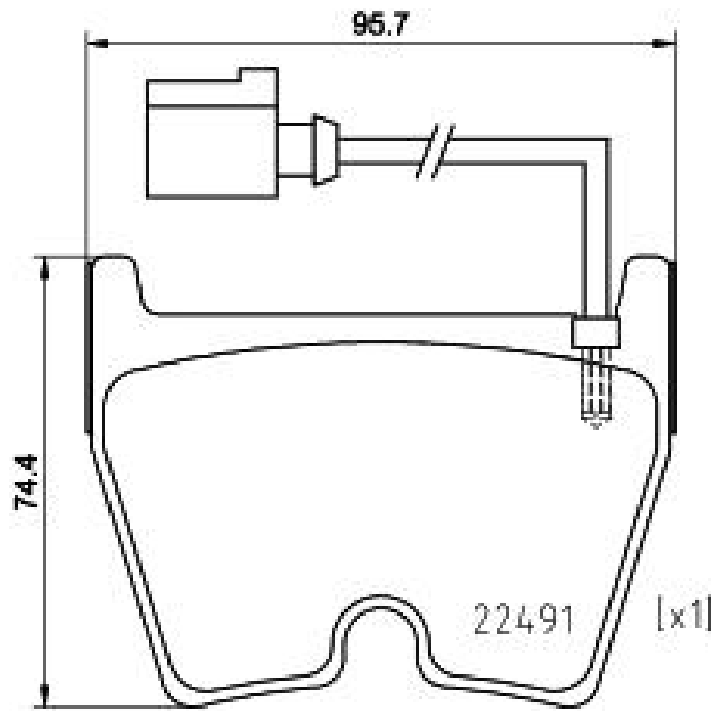

Technical specifications

EAN code
8020584069479

Axle
Front

Thickness
16 mm

Width
96 mm

Height
74 mm

Braking system
Brembo

Wear indicator
Electric

WVA number
22033,23751,22491

COMPATIBLE VEHICLES