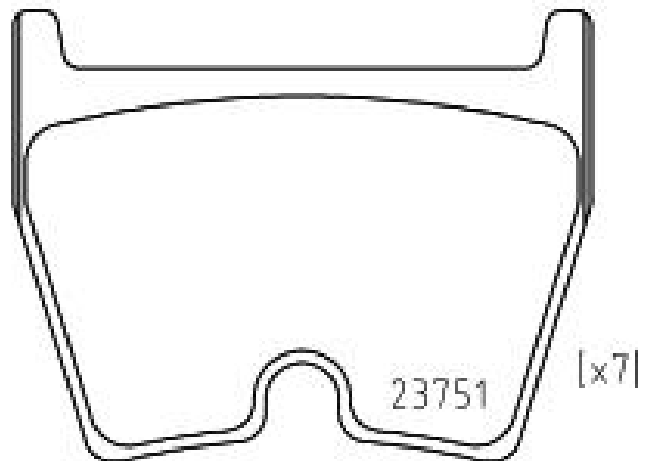

BRAKE PAD XTRA

P 85 152X

The P 85 152X Xtra brake pad is synonymous with reliability

Brembo Xtra brake pads, developed to enhance the advantages of the Xtra and Max discs, are made using the special BRM X L01 compound which consists of more than 30 different components. Compared with the compound used for original-equivalent pads, the new solution assures a higher friction coefficient, which translates to more precise and stable braking, at both high and low temperatures. All this makes for greater driving comfort and improved pedal modularity, without compromising the product's mileage output.

- ✓ OE-equivalent
- ✓ Brembo quality
- ✓ ECE-R90 certificate
- ✓ Safety
- ✓ Performance
- ✓ Sports driving

Technical specifications

EAN code
8020584069479

Axle
Front

Thickness
16 mm

Width
96 mm

Height
74 mm

Braking system
Brembo

Wear indicator
Electric

WVA number
22033,23751,22491

COMPATIBLE VEHICLES

COMPATIBLE OE PART NUMBERS

8S0698151F AUDI

8U0698151F AUDI

8U0698151G AUDI