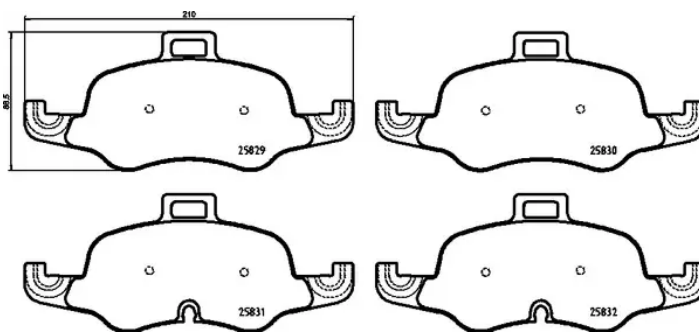

BRAKE PAD

P 85 160

The P 85 160 brake pad is synonymous with reliability

The Brembo brake pad guarantees ultimate safety when braking thanks to the use of more than 100 different compounds, designed according to the type of vehicle and use. Stopping distances reduced to a minimum, maximum driving comfort and silent operation are the most important features of Brembo materials. Brembo brake pads are supplied together with an extensive range of accessories and assembly kits for professional-standard installation.

- ✓ OE-equivalent
- ✓ Brembo quality
- ✓ ECE-R90 certificate
- ✓ Safety
- ✓ Performance
- ✓ Comfort

Technical specifications

EAN code	Axle	Thickness
8020584084748	Front	17 mm
Width	Height	Braking system
210 mm	89 mm	Teves
Wear indicator	WVA number	Accessories
Prepared for wear indicator	25829,25830,25832,25831	With anti-squeal shim