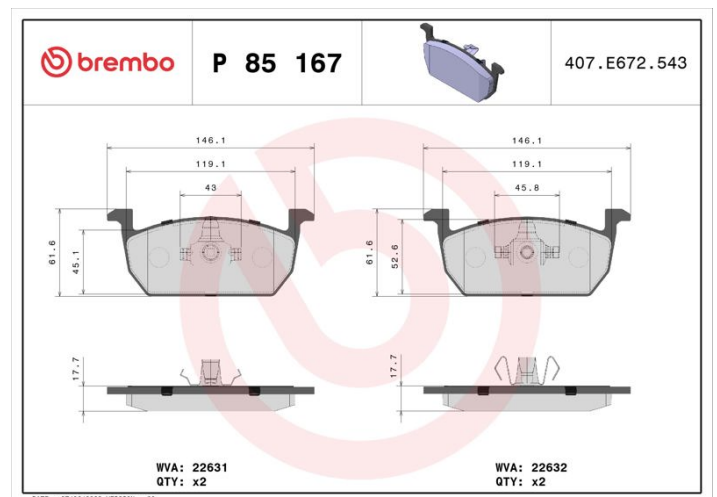

BRAKE PAD

P 85 167

The P 85 167 brake pad is synonymous with reliability

The Brembo brake pad guarantees ultimate safety when braking thanks to the use of more than 100 different compounds, designed according to the type of vehicle and use. Stopping distances reduced to a minimum, maximum driving comfort and silent operation are the most important features of Brembo materials. Brembo brake pads are supplied together with an extensive range of accessories and assembly kits for professional-standard installation.

- ✓ OE-equivalent
- ✓ Brembo quality
- ✓ ECE-R90 certificate
- ✓ Safety
- ✓ Performance
- ✓ Comfort

Technical specifications

EAN code 8020584087527	Axle Front and rear	Thickness 18 mm
Width 146 mm	Height 62 mm	Braking system Mando
Wear indicator Without	WVA number 22632,22631	Accessories With piston clip