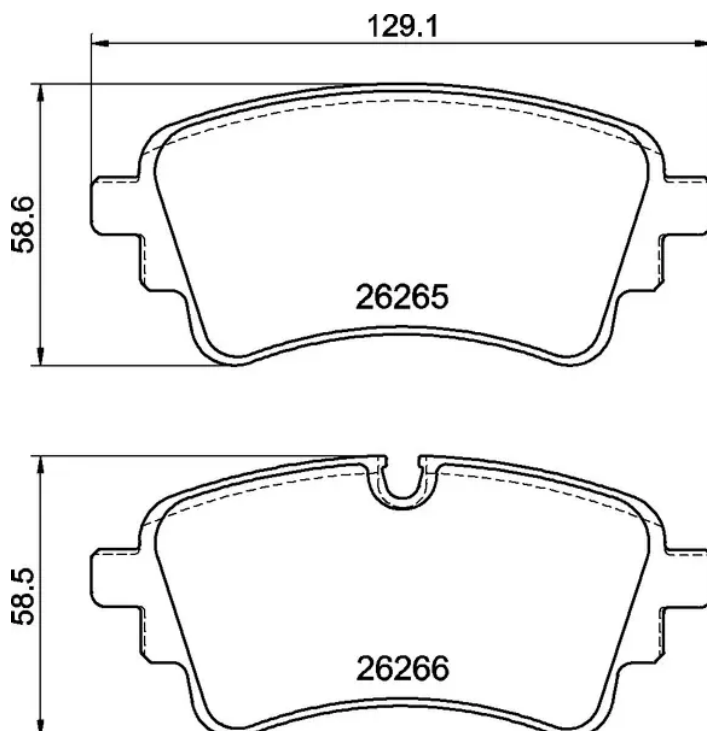

BRAKE PAD

P 85 185

The P 85 185 brake pad is synonymous with reliability

The Brembo brake pad guarantees ultimate safety when braking thanks to the use of more than 100 different compounds, designed according to the type of vehicle and use. Stopping distances reduced to a minimum, maximum driving comfort and silent operation are the most important features of Brembo materials. Brembo brake pads are supplied together with an extensive range of accessories and assembly kits for professional-standard installation.

- ✓ OE-equivalent
- ✓ Brembo quality
- ✓ ECE-R90 certificate
- ✓ Safety
- ✓ Performance
- ✓ Comfort
- ✓ With accessories

Technical specifications

EAN code 8020584120156	Axle Rear	Thickness 18 mm
Width 129 mm	Height 59 mm	Braking system TRW
Wear indicator Prepared for wear indicator	WVA number 26266,26265	Accessories With anti-squeal shim With brake caliper bolts With accessories