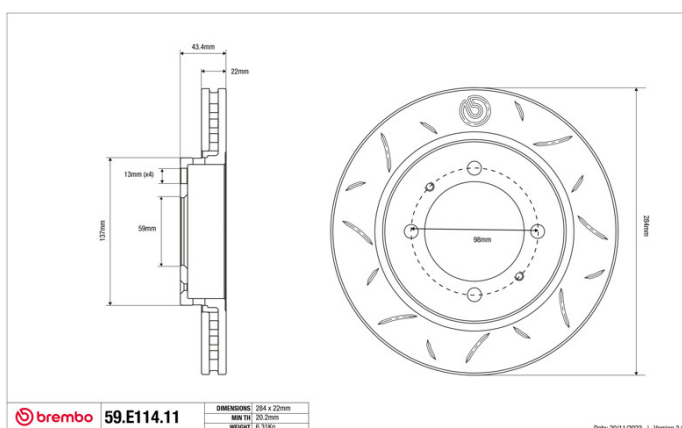

SPORT | TY3 BRAKE DISC

59.E114.11

The 59.E114.11 brake disc is synonymous with reliability

Type-3 slotting used to distinguish the Brembo SPORT | TY3 brake disc is widely used in professional motorsports. It therefore offers superior initial response with excellent release characteristics, improving braking performance while giving the vehicle an aggressive appearance. The Brembo logo on the braking surface adds an exclusive and unique touch to the vehicle. The SPORT | TY3 brake discs are plug-and-play since they replace OE discs directly.

- ✓ OE-equivalent
- ✓ Brembo quality
- ✓ ECE-R90 certificate
- ✓ Safety
- ✓ Performance
- ✓ Comfort
- ✓ Sports driving
- ✓ Sparty look

Technical specifications

Diameter	Thickness (TH)	Height (A)
284 mm	22 mm	44 mm
Number of holes (C)	Brake disc type	Centering
4	Solid	59 mm
Min. thickness	Tightening torque	Axle
20,5 mm	98 Nm	Front
Units per box	EAN code	
0	8020584604823	

	59.E114.11	DIMENSIONI: 284 x 22mm
		MIN TH: 20.5mm
		WEIGHT: 6.31kg

Date: 2011/2023 | Version: 3.00