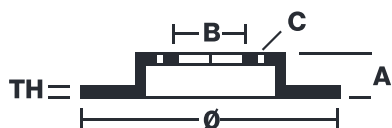

SPORT | TY3 BRAKE DISC

59.E114.11

The 59.E114.11 brake disc is synonymous with reliability

Type-3 slotting used to distinguish the Brembo SPORT | TY3 brake disc is widely used in professional motorsports. It therefore offers superior initial response with excellent release characteristics, improving braking performance while giving the vehicle an aggressive appearance. The Brembo logo on the braking surface adds an exclusive and unique touch to the vehicle. The SPORT | TY3 brake discs are plug-and-play since they replace OE discs directly.

- ✓ OE-equivalent
- ✓ Brembo quality
- ✓ ECE-R90 certificate
- ✓ Safety
- ✓ Performance
- ✓ Comfort
- ✓ Sports driving
- ✓ Sparty look

Technical specifications

Diameter	Thickness (TH)	Height (A)
284 mm	22 mm	44 mm
Number of holes (C)	Brake disc type	Centering
4	Solid	59 mm
Min. thickness	Tightening torque	Axle
20,5 mm	98 Nm	Front
Units per box	EAN code	
0	8020584604823	

	59.E114.11	DIMENSIONI: 284 x 22mm
		MIN TH: 20.5mm
		WEIGHT: 6.31kg

Date: 2011/2023 | Version: 3.00