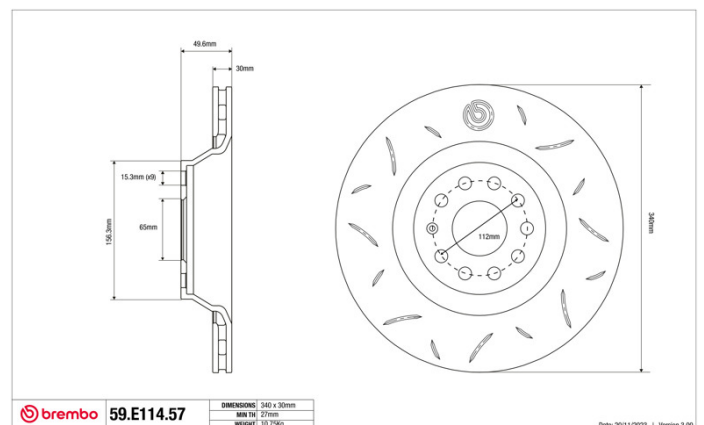

SPORT | TY3 BRAKE DISC

59.E114.57

The 59.E114.57 brake disc is synonymous with reliability

Type-3 slotting used to distinguish the Brembo SPORT | TY3 brake disc is widely used in professional motorsports. It therefore offers superior initial response with excellent release characteristics, improving braking performance while giving the vehicle an aggressive appearance. The Brembo logo on the braking surface adds an exclusive and unique touch to the vehicle. The SPORT | TY3 brake discs are plug-and-play since they replace OE discs directly.

- ✓ OE-equivalent
- ✓ Brembo quality
- ✓ ECE-R90 certificate
- ✓ Safety
- ✓ Performance
- ✓ Comfort
- ✓ Sports driving
- ✓ Sparty look

Technical specifications

Diameter	Thickness (TH)	Height (A)
340 mm	30 mm	50 mm
Number of holes (C)	Brake disc type	Centering
5	Solid	65 mm
Min. thickness	Axle	
27 mm	Front	
Units per box	EAN code	
0	8020584605288	

59.E114.57	DIMENSIONE: 340 x 30mm
	MIN TH: 27mm
	WEIGHT: 10.75kg

Date: 2011/2023 | Version: 3.00

COMPATIBLE VEHICLES