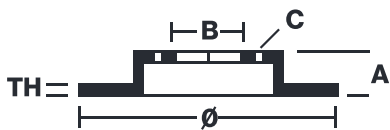

SPORT | TY3 BRAKE DISC

59.E114.57

The 59.E114.57 brake disc is synonymous with reliability

Type-3 slotting used to distinguish the Brembo SPORT | TY3 brake disc is widely used in professional motorsports. It therefore offers superior initial response with excellent release characteristics, improving braking performance while giving the vehicle an aggressive appearance. The Brembo logo on the braking surface adds an exclusive and unique touch to the vehicle. The SPORT | TY3 brake discs are plug-and-play since they replace OE discs directly.

- ✓ OE-equivalent
- ✓ Brembo quality
- ✓ ECE-R90 certificate
- ✓ Safety
- ✓ Performance
- ✓ Comfort
- ✓ Sports driving
- ✓ Sparty look

Technical specifications

Diameter	Thickness (TH)	Height (A)
340 mm	30 mm	50 mm
Number of holes (C)	Brake disc type	Centering
5	Solid	65 mm
Min. thickness	Axle	
27 mm	Front	
Units per box	EAN code	
0	8020584605288	