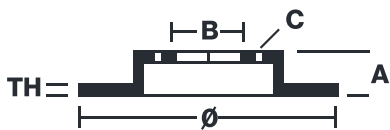

SPORT | TY3 BRAKE DISC

59.E114.79

The 59.E114.79 brake disc is synonymous with reliability

Type-3 slotting used to distinguish the Brembo SPORT | TY3 brake disc is widely used in professional motorsports. It therefore offers superior initial response with excellent release characteristics, improving braking performance while giving the vehicle an aggressive appearance. The Brembo logo on the braking surface adds an exclusive and unique touch to the vehicle. The SPORT | TY3 brake discs are plug-and-play since they replace OE discs directly.

- ✓ OE-equivalent
- ✓ Brembo quality
- ✓ ECE-R90 certificate
- ✓ Safety
- ✓ Performance
- ✓ Comfort
- ✓ Sports driving
- ✓ Sparty look

Technical specifications

Diameter	Thickness (TH)	Height (A)
365 mm	25 mm	49 mm
Number of holes (C)	Brake disc type	Centering
5	Solid	79 mm
Min. thickness	Axle	
22 mm	Rear	
Units per box	EAN code	
1	8020584605523	

59.E114.79

DIMENSIONI	365 x 25mm
MIN TH	22mm
WEIGHT	10.3kg

Date: 2011/2023 | Version: 3.00