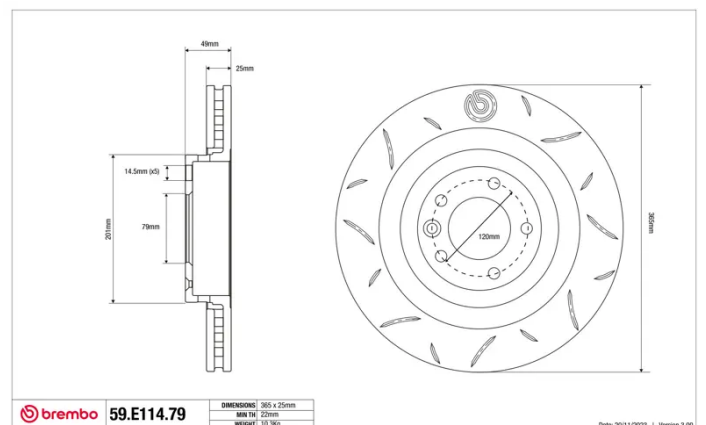

SPORT | TY3 BRAKE DISC

59.E114.79

The 59.E114.79 brake disc is synonymous with reliability

Type-3 slotting used to distinguish the Brembo SPORT | TY3 brake disc is widely used in professional motorsports. It therefore offers superior initial response with excellent release characteristics, improving braking performance while giving the vehicle an aggressive appearance. The Brembo logo on the braking surface adds an exclusive and unique touch to the vehicle. The SPORT | TY3 brake discs are plug-and-play since they replace OE discs directly.

- ✓ OE-equivalent
- ✓ Brembo quality
- ✓ ECE-R90 certificate
- ✓ Safety
- ✓ Performance
- ✓ Comfort
- ✓ Sports driving
- ✓ Sparty look

Technical specifications

Diameter	Thickness (TH)	Height (A)
365 mm	25 mm	49 mm
Number of holes (C)	Brake disc type	Centering
5	Solid	79 mm
Min. thickness	Axle	
22 mm	Rear	
Units per box	EAN code	
1	8020584605523	

59.E114.79

DIMENSIONI	365 x 25mm
MIN TH	22mm
WEIGHT	10.3kg

Date: 2011/2023 | Version: 3.00