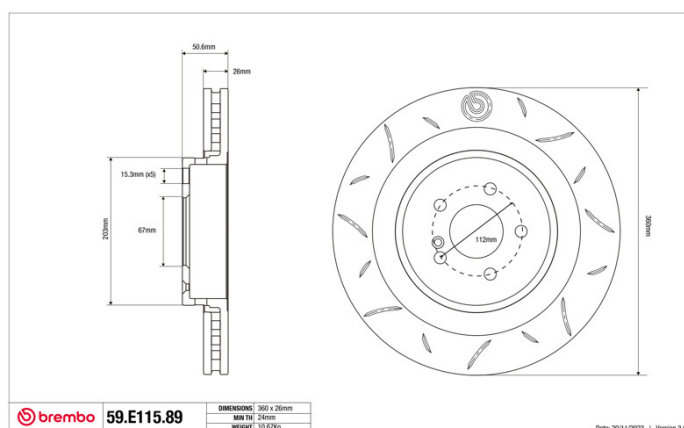

SPORT | TY3 BRAKE DISC

59.E115.89

The 59.E115.89 brake disc is synonymous with reliability

Type-3 slotting used to distinguish the Brembo SPORT | TY3 brake disc is widely used in professional motorsports. It therefore offers superior initial response with excellent release characteristics, improving braking performance while giving the vehicle an aggressive appearance. The Brembo logo on the braking surface adds an exclusive and unique touch to the vehicle. The SPORT | TY3 brake discs are plug-and-play since they replace OE discs directly.

- ✓ OE-equivalent
- ✓ Brembo quality
- ✓ ECE-R90 certificate
- ✓ Safety
- ✓ Performance
- ✓ Comfort
- ✓ Sports driving
- ✓ Sparty look

Technical specifications

Diameter	Thickness (TH)	Height (A)
360 mm	26 mm	51 mm
Number of holes (C)	Brake disc type	Centering
5	Solid	67 mm
Min. thickness	Axle	
24 mm	Rear	
Units per box	EAN code	
0	8020584606636	

59.E115.89	DIMENSIONI: 360 x 26mm
	MIN TH: 24mm
	WEIGHT: 10.67kg

Date: 2011/2023 | Version: 3.00