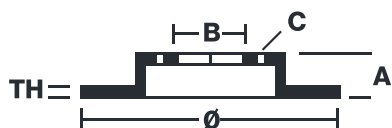

SPORT | TY3 BRAKE DISC

59.E115.89

The 59.E115.89 brake disc is synonymous with reliability

Type-3 slotting used to distinguish the Brembo SPORT | TY3 brake disc is widely used in professional motorsports. It therefore offers superior initial response with excellent release characteristics, improving braking performance while giving the vehicle an aggressive appearance. The Brembo logo on the braking surface adds an exclusive and unique touch to the vehicle. The SPORT | TY3 brake discs are plug-and-play since they replace OE discs directly.

- ✓ OE-equivalent
- ✓ Brembo quality
- ✓ ECE-R90 certificate
- ✓ Safety
- ✓ Performance
- ✓ Comfort
- ✓ Sports driving
- ✓ Sparty look

Technical specifications

Diameter	Thickness (TH)	Height (A)
360 mm	26 mm	51 mm
Number of holes (C)	Brake disc type	Centering
5	Solid	67 mm
Min. thickness	Axle	
24 mm	Rear	
Units per box	EAN code	
0	8020584606636	

59.E115.89	DIMENSIONI: 360 x 26mm
	MIN TH: 24mm
	WEIGHT: 10.67kg

Date: 2011/2023 | Version: 3.00