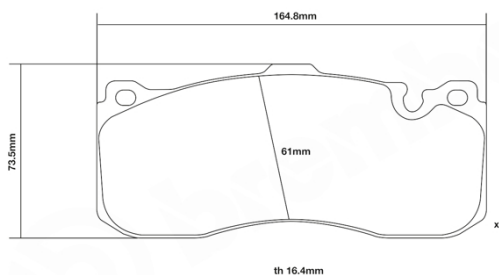

- ✓ OE-equivalent
- ✓ Brembo quality
- ✓ ECE-R90 certificate
- ✓ Safety
- ✓ Performance
- ✓ Comfort
- ✓ Sports driving
- ✓ Sporty look

Technical specifications

Width
165 mm

Thickness
17 mm

Wear indicator
Prepared for wear indicator

WVA number
24316

Axle
Front

EAN code
8020584601914

COMPATIBLE VEHICLES