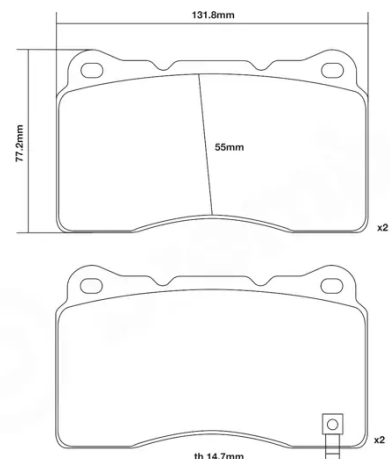

### Technical specifications

|                      |                       |
|----------------------|-----------------------|
| Width                | Thickness             |
| <b>132 mm</b>        | <b>15 mm</b>          |
| WVA number           | Axle                  |
| <b>23092,23325</b>   | <b>Front and rear</b> |
| EAN code             |                       |
| <b>8020584602409</b> |                       |