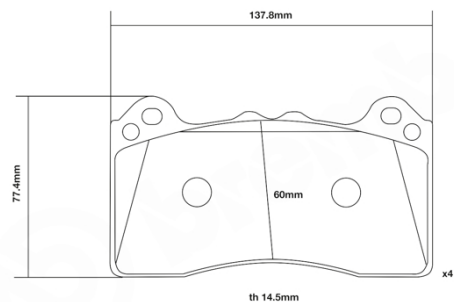

### Technical specifications

Width **138** mm      Thickness **15** mm

Axle  
**Front**

EAN code  
**8020584603161**

COMPATIBLE VEHICLES