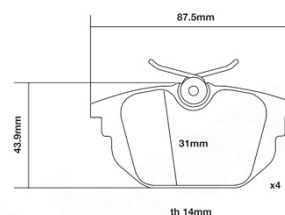

Technical specifications

Width **78 mm** Thickness **14 mm**

WVA number **23177** Axle **Rear**

EAN code **8020584602959**