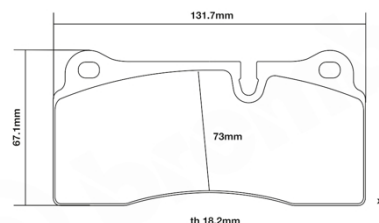

WVA number

24261

Axle

Front

EAN code

-

COMPATIBLE VEHICLES