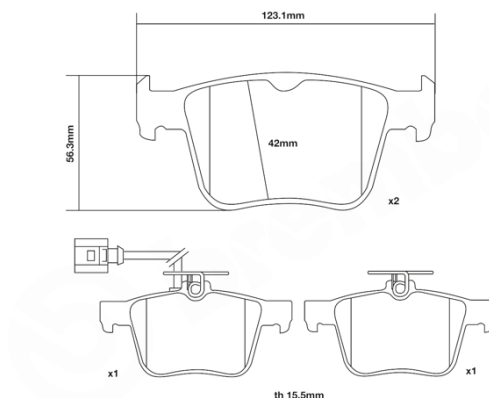

### Technical specifications

Width	Thickness	Height
<b>123</b> mm	<b>16</b> mm	<b>61</b> mm

WVA number	Axle
<b>22601,25009,25011</b>	<b>Rear</b>

EAN code
<b>8020584604533</b>

COMPATIBLE VEHICLES