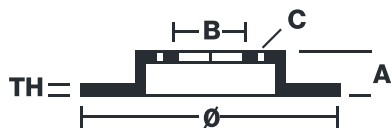

168B407D6

The 168B407D6 brake disc is synonymous with reliability

- ✓ OE-equivalent
- ✓ Brembo quality
- ✓ Safety
- ✓ Performance
- ✓ Durability
- ✓ Sports driving

Technical specifications

| | | |
|---------------|------------------|-----------------|
| Diameter Ø | Thickness (TH) | Number of holes |
| 305 mm | 5 mm | 5 |
| Hole diameter | Centering (B) | Brake disc type |
| 14 mm | 181 mm | Fixed |
| Surface width | Holes fixing (C) | |
| | 14 mm | |
| Units per box | | |
| 1 | | |