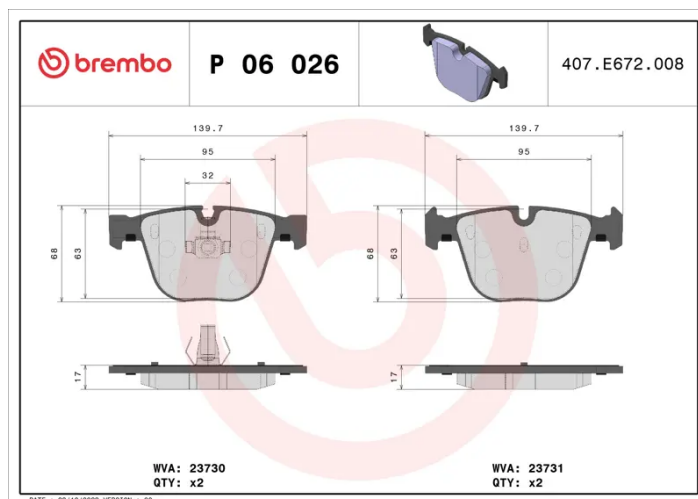

- ✓ OE-equivalent
- ✓ Brembo quality
- ✓ ECE-R90 certificate
- ✓ Safety
- ✓ Performance
- ✓ Comfort
- ✓ With accessories

Technical specifications

EAN code
8020584050262

Axle
Rear

Thickness
17 mm

Width
140 mm

Height
67 mm

Braking system
Teves

Wear indicator
Prepared for wear indicator

WVA number
23730,23731

Accessories
With accessories
With anti-squeal shim
With piston clip

COMPATIBLE VEHICLES

COMPATIBLE OE PART NUMBERS