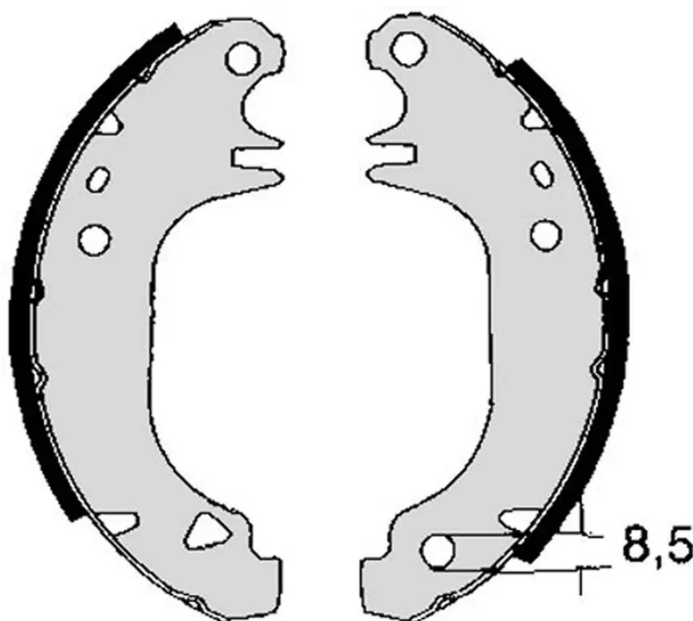

Technical specifications

EAN code
8432509643082

Rear

Diameter
180 mm

Width
32 mm

Braking system
Bendix

Parking brake lever
With accessories