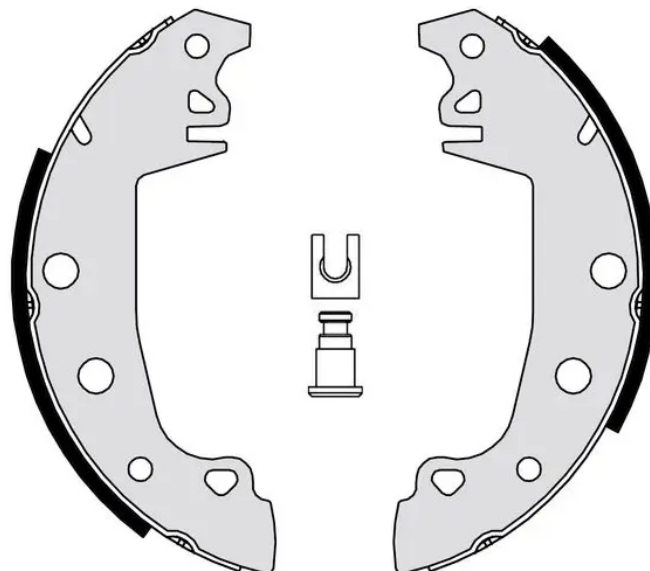

Technical specifications

EAN code
8432509643587

Rear

Diameter
229 mm

Width
42 mm

Braking system
Bendix

Parking brake lever
With accessories