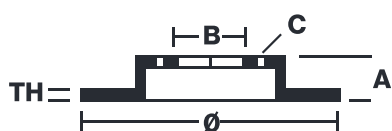

BRAKE DISC MAX

08.5178.77

The 08.5178.77 Max brake disc is synonymous with reliability

The Brembo Max brake disc features grooves on the braking surface. The special shape of the grooves generates greater fading resistance and constant renewal of friction material, quickly restoring optimum braking conditions. The UV paint completes the sporty look.

- ✓ Brembo quality
- ✓ ECE-R90 certificate
- ✓ Performance
- ✓ Sports driving
- ✓ Sporty look
- ✓ Anti-corrosion
- ✓ Fastening screws

Technical specifications

EAN code
8020584517871

Axle
Rear

Diameter \varnothing
278 mm