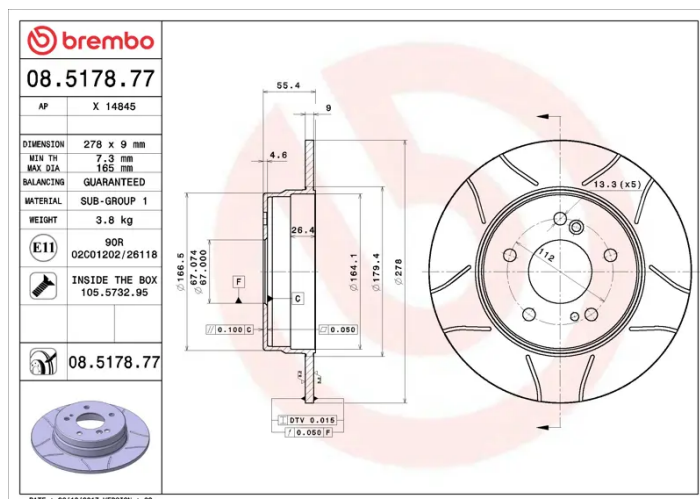

- ✓ Brembo quality
- ✓ ECE-R90 certificate
- ✓ Performance
- ✓ Sports driving
- ✓ Sporty look
- ✓ Anti-corrosion
- ✓ Fastening screws

Technical specifications

EAN code
8020584517871

Axle
Rear

Diameter \varnothing
278 mm

Thickness (TH)
9 mm

Height (A)
55 mm

Number of holes (C)
5

Brake disc type
Solid

Centering (B)
67 mm

Min. thickness
7,3 mm

Tightening torque
110 Nm

COMPATIBLE VEHICLES