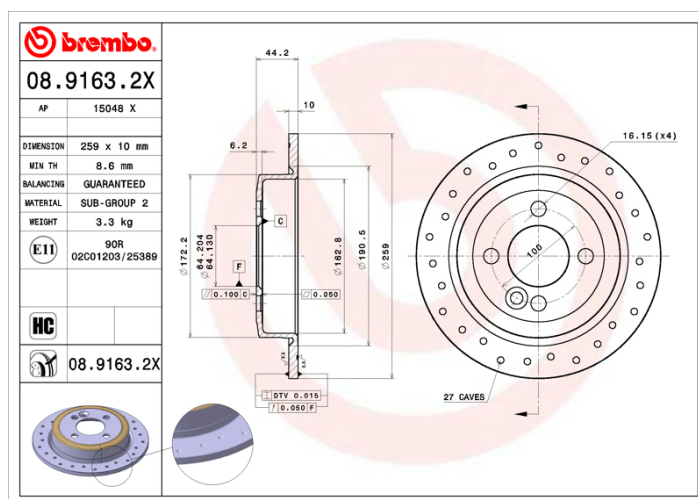

### Technical specifications

EAN code  
**8020584220610**

Axle  
**Rear**

Diameter Ø  
**259 mm**

Thickness (TH)  
**10 mm**

Height (A)  
**44 mm**

Number of holes (C)  
**4**

Brake disc type  
**Solid**

Centering (B)  
**64 mm**

Min. thickness  
**8,4 mm**

Tightening torque  
**120 Nm**

COMPATIBLE VEHICLES