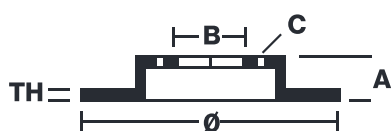

## 08.9163.2X

The 08.9163.2X Xtra brake disc is synonymous with reliability

The Brembo Xtra brake disc features holes on the braking surface. The holes are designed to improve the cooling of the braking system, to generate greater fading resistance and grip in the initial stages of braking. The sports look is also enhanced by the presence of the UV paint.

### Technical specifications

EAN code  
**8020584220610**

Axle  
**Rear**

Diameter Ø  
**259 mm**

Thickness (TH)  
**10 mm**

Height (A)  
**44 mm**

Number of holes (C)  
**4**

Brake disc type  
**Solid**