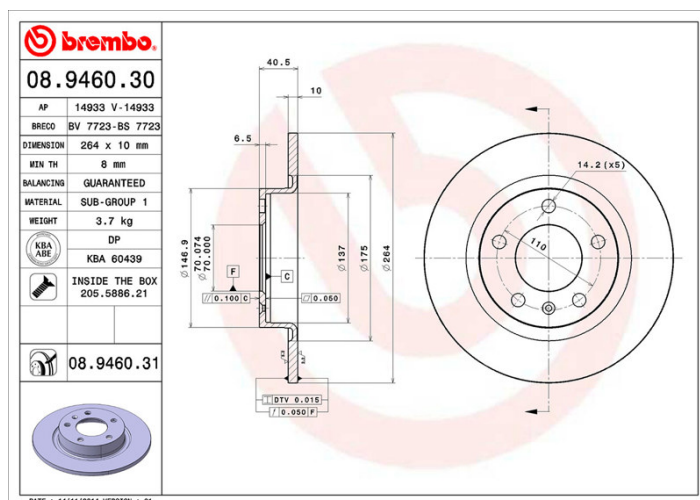

### Technical specifications

EAN code  
**8020584946039**

Axle  
**Rear**

Diameter  $\varnothing$   
**264 mm**

Thickness (TH)  
**10 mm**

Height (A)  
**41 mm**

Number of holes (C)  
**5**

Brake disc type  
**Solid**

Centering (B)  
**70 mm**

Min. thickness  
**8 mm**

Tightening torque  
**110 Nm**

COMPATIBLE VEHICLES