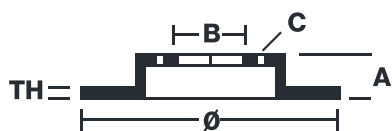

### Technical specifications

EAN code  
**8020584946039**

Axle  
**Rear**

Diameter  $\varnothing$   
**264 mm**

Thickness (TH)  
**10 mm**

Height (A)  
**41 mm**

Number of holes (C)  
**5**

Brake disc type  
**Solid**