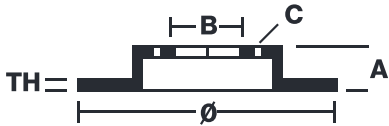

## 08.9512.2X

The 08.9512.2X Xtra brake disc is synonymous with reliability

The Brembo Xtra brake disc features holes on the braking surface. The holes are designed to improve the cooling of the braking system, to generate greater fading resistance and grip in the initial stages of braking. The sports look is also enhanced by the presence of the UV paint.

### Technical specifications

EAN code  
**8020584321249**

Axle  
**Rear**

Diameter  $\varnothing$   
**249 mm**

Thickness (TH)  
**9 mm**

Height (A)  
**69,3 mm**

Number of holes (C)  
**4**

Brake disc type  
**Solid**