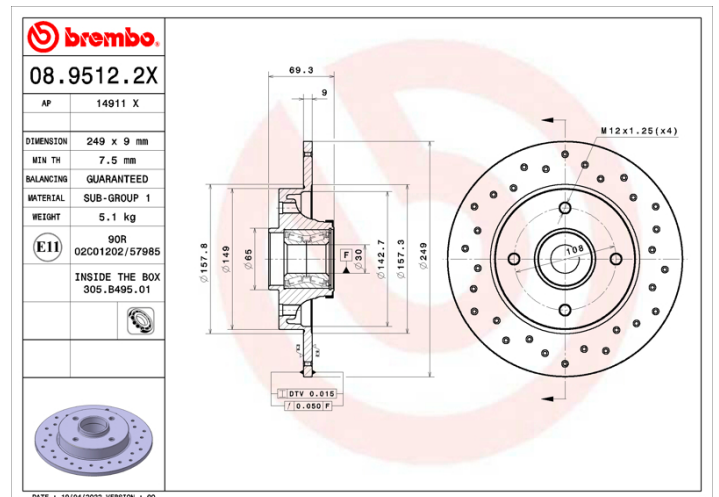

### Technical specifications

EAN code  
**8020584321249**

Axle  
**Rear**

Diameter  $\varnothing$   
**249 mm**

Thickness (TH)  
**9 mm**

Height (A)  
**69,3 mm**

Number of holes (C)  
**4**

Brake disc type  
**Solid**

Centering (B)  
**65 mm**

Min. thickness  
**7,5 mm**

COMPATIBLE VEHICLES