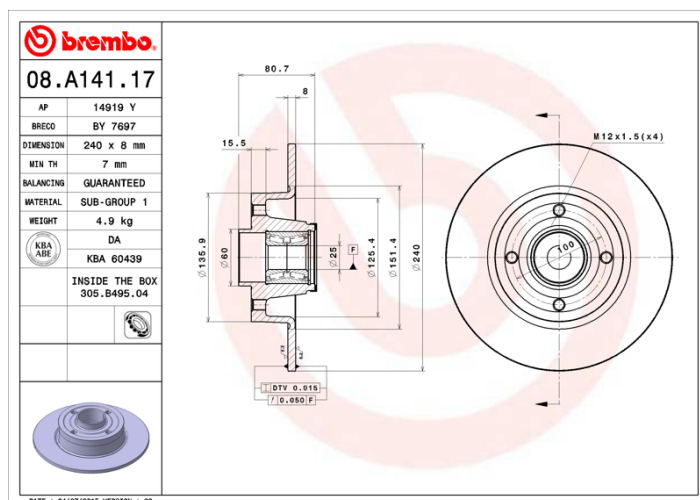

### Technical specifications

EAN code  
**8020584015490**

Axle  
**Rear**

Diameter  $\varnothing$   
**240 mm**

Thickness (TH)  
**8 mm**

Height (A)  
**80 mm**

Number of holes (C)  
**4**

Brake disc type  
**Solid**

Centering (B)  
**25 mm**

Min. thickness  
**7 mm**

Tightening torque  
**110 Nm**

COMPATIBLE VEHICLES