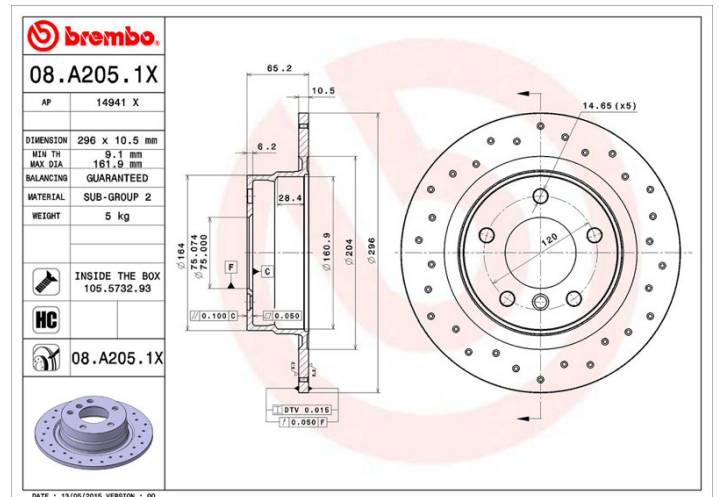

- ✓ Brembo quality
- ✓ ECE-R90 certificate
- ✓ Performance
- ✓ Sports driving
- ✓ Sporty look
- ✓ High carbon
- ✓ Anti-corrosion
- ✓ Fastening screws

Technical specifications

EAN code
8020584215319

Axle
Rear

Diameter \varnothing
296 mm

Thickness (TH)
10,5 mm

Height (A)
65 mm

Number of holes (C)
5

Brake disc type
Solid

Centering (B)
75 mm

Min. thickness
9,1 mm

Tightening torque
120 Nm