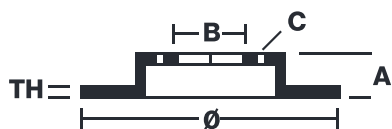

## 08.C208.1X

The 08.C208.1X Xtra brake disc is synonymous with reliability

The Brembo Xtra brake disc features holes on the braking surface. The holes are designed to improve the cooling of the braking system, to generate greater fading resistance and grip in the initial stages of braking. The sports look is also enhanced by the presence of the UV paint.

### Technical specifications

EAN code  
**8020584322765**

Axle  
**Rear**

Diameter Ø  
**300 mm**

Thickness (TH)  
**10 mm**

Height (A)  
**42 mm**

Number of holes (C)  
**5**

Brake disc type  
**Solid**