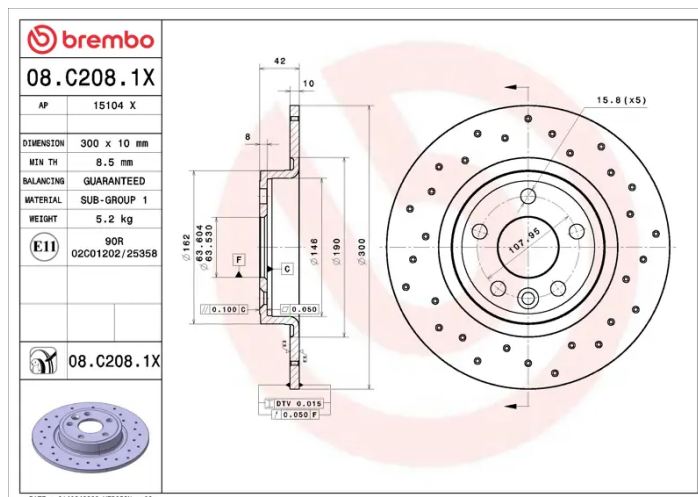

### Technical specifications

EAN code  
**8020584322765**

Axle  
**Rear**

Diameter Ø  
**300 mm**

Thickness (TH)  
**10 mm**

Height (A)  
**42 mm**

Number of holes (C)  
**5**

Brake disc type  
**Solid**

Centering (B)  
**63,6 mm**

Min. thickness  
**8,5 mm**

COMPATIBLE VEHICLES