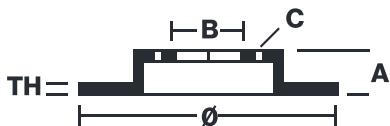

BRAKE DISC

08.D205.17

The **08.D205.17** brake disc is synonymous with reliability

The Brembo brake disc is fully interchangeable with an Original Equipment brake disc. The control of the entire production cycle allows Brembo to offer brake discs with outstanding performance levels, reliability, durability and comfort in all conditions of use. All Brembo brake discs are accompanied by the ECE-R90 homologation.

- ✓ OE-equivalent
- ✓ Brembo quality
- ✓ ECE-R90 certificate
- ✓ Safety
- ✓ Fastening screws
- ✓ Bearing kit

Technical specifications

EAN code
8020584239421

Axle
Rear

Diameter Ø
244 mm

Thickness (TH)
9 mm

Height (A)
69 mm