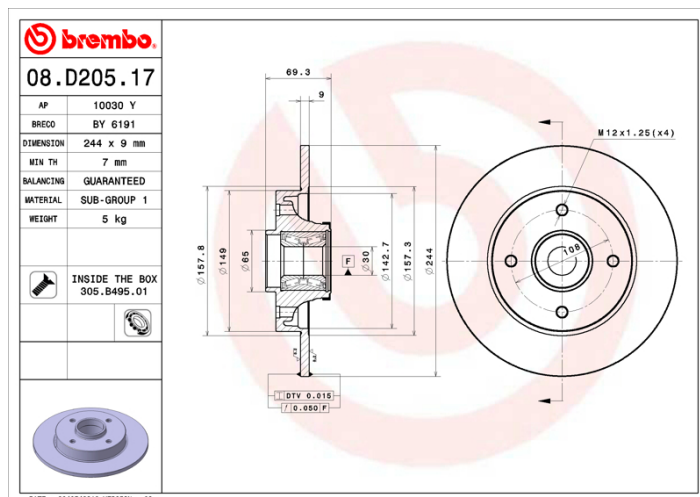

BRAKE DISC

08.D205.17

The **08.D205.17** brake disc is synonymous with reliability

The Brembo brake disc is fully interchangeable with an Original Equipment brake disc. The control of the entire production cycle allows Brembo to offer brake discs with outstanding performance levels, reliability, durability and comfort in all conditions of use. All Brembo brake discs are accompanied by the ECE-R90 homologation.

- ✓ OE-equivalent
- ✓ Brembo quality
- ✓ ECE-R90 certificate
- ✓ Safety
- ✓ Fastening screws
- ✓ Bearing kit

Technical specifications

EAN code
8020584239421

Axle
Rear

Diameter Ø
244 mm

Thickness (TH)
9 mm

Height (A)
69 mm

Number of holes (C)
4

Brake disc type
Solid

Centering (B)
30 mm

Min. thickness
7 mm

COMPATIBLE VEHICLES

COMPATIBLE OE PART NUMBERS

1623835180	CITROËN
------------	---------

1623835180	OPEL
------------	------