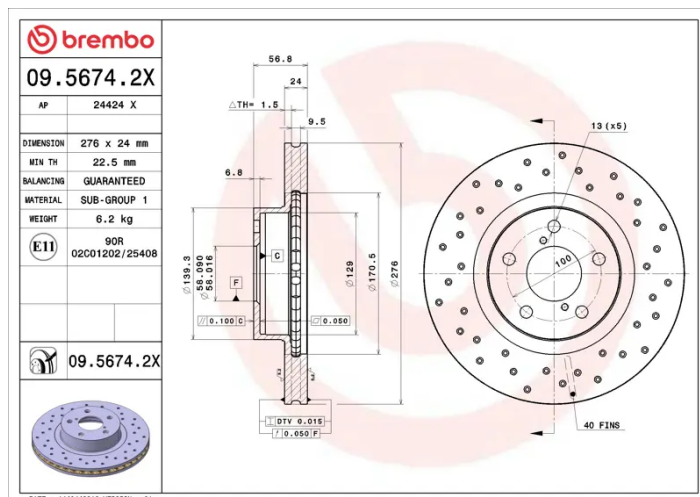

### Technical specifications

EAN code  
**8020584212400**

Axle  
**Front**

Diameter Ø  
**276 mm**

Thickness (TH)  
**24 mm**

Height (A)  
**57 mm**

Number of holes (C)  
**5**

Brake disc type  
**Ventilated**

Centering (B)  
**58 mm**

Min. thickness  
**22,5 mm**

Tightening torque  
**100 Nm**

COMPATIBLE VEHICLES