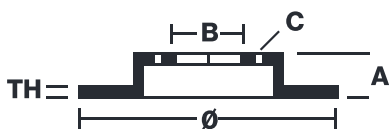

## 09.5674.2X

The **09.5674.2X Xtra** brake disc is synonymous with reliability

The Brembo Xtra brake disc features holes on the braking surface. The holes are designed to improve the cooling of the braking system, to generate greater fading resistance and grip in the initial stages of braking. The sports look is also enhanced by the presence of the UV paint.

### Technical specifications

EAN code  
**8020584212400**

Axle  
**Front**

Diameter Ø  
**276 mm**

Thickness (TH)  
**24 mm**

Height (A)  
**57 mm**

Number of holes (C)  
**5**

Brake disc type  
**Ventilated**