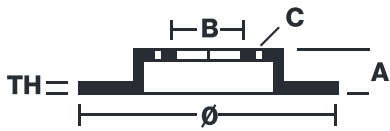

### Technical specifications

EAN code  
**8020584686621**

Axle  
**Front**

Diameter Ø  
**280 mm**

Thickness (TH)  
**26 mm**

Height (A)  
**36 mm**

Number of holes (C)  
**6**

Brake disc type  
**Ventilated**