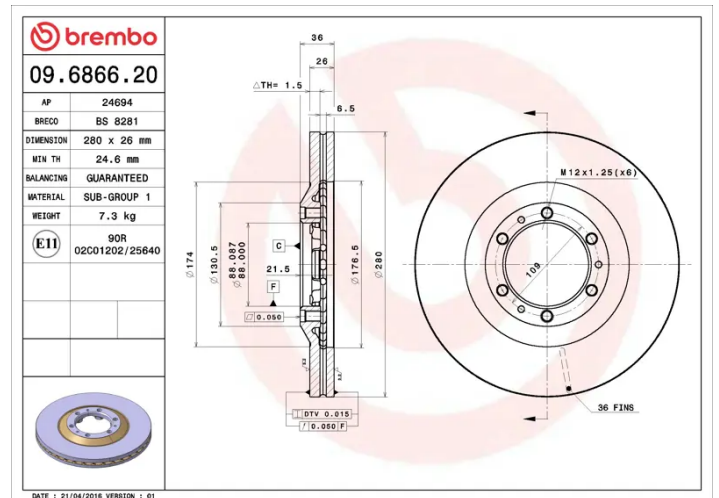

### Technical specifications

EAN code  
**8020584686621**

Axle  
**Front**

Diameter Ø  
**280 mm**

Thickness (TH)  
**26 mm**

Height (A)  
**36 mm**

Number of holes (C)  
**6**

Brake disc type  
**Ventilated**

Centering (B)  
**88 mm**

Min. thickness  
**24,6 mm**

Tightening torque  
**118 Nm**

COMPATIBLE VEHICLES