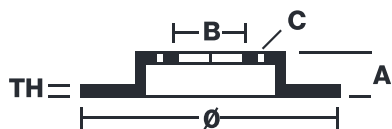

BRAKE DISC

09.8695.10

The **09.8695.10** brake disc is synonymous with reliability

The Brembo brake disc is fully interchangeable with an Original Equipment brake disc. The control of the entire production cycle allows Brembo to offer brake discs with outstanding performance levels, reliability, durability and comfort in all conditions of use. All Brembo brake discs are accompanied by the ECE-R90 homologation.

- ✓ OE-equivalent
- ✓ Brembo quality
- ✓ ECE-R90 certificate
- ✓ Safety
- ✓ Fastening screws

Technical specifications

EAN code	Axle	Diameter Ø
8020584320044	Front	266 mm
Thickness (TH)	Height (A)	Number of holes (C)
22 mm	34 mm	4
Brake disc type	Centering (B)	Min. thickness
Ventilated	66 mm	20 mm
Tightening torque		
90 Nm		