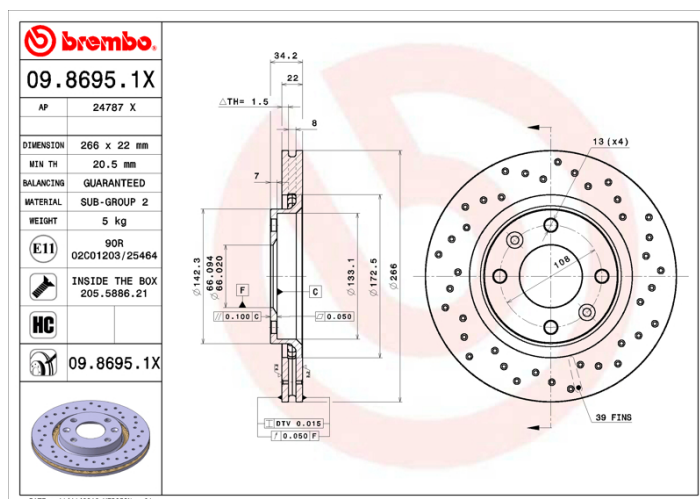

- ✓ Brembo quality
- ✓ ECE-R90 certificate
- ✓ Performance
- ✓ Sports driving
- ✓ Sporty look
- ✓ High carbon
- ✓ Anti-corrosion
- ✓ Fastening screws

Technical specifications

EAN code
8020584212561

Axle
Front

Diameter Ø
266 mm

Thickness (TH)
22 mm

Height (A)
34 mm

Number of holes (C)
4

Brake disc type
Ventilated

Centering (B)
66 mm

Min. thickness
20,5 mm

Tightening torque
90 Nm