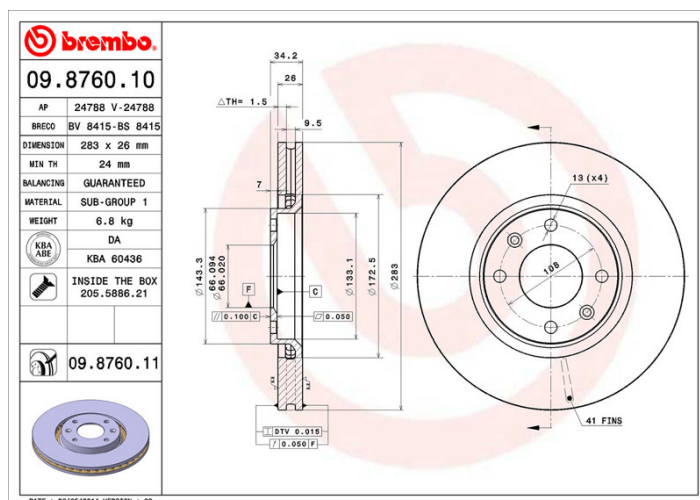

### Technical specifications

EAN code  
**8020584876015**

Axle  
**Front**

Diameter  $\varnothing$   
**283 mm**

Thickness (TH)  
**26 mm**

Height (A)  
**34 mm**

Number of holes (C)  
**4**

Brake disc type  
**Ventilated**

Centering (B)  
**66 mm**

Min. thickness  
**24 mm**

Tightening torque  
**90 Nm**

COMPATIBLE VEHICLES