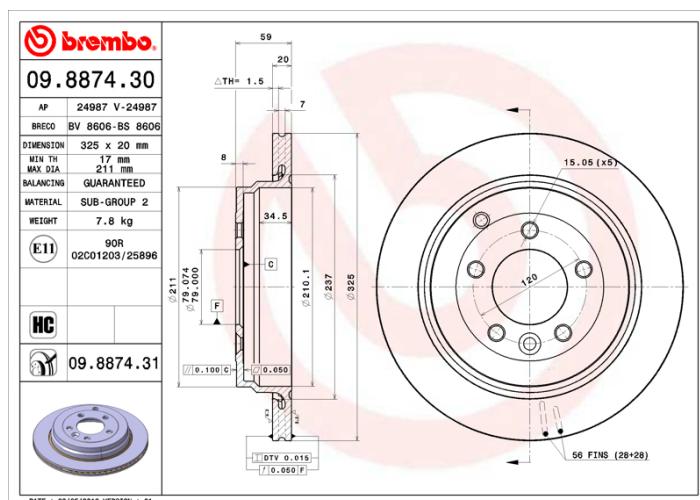

### Technical specifications

EAN code  
**8020584887431**

Axle  
**Rear**

Diameter Ø  
**325 mm**

Thickness (TH)  
**20 mm**

Height (A)  
**59 mm**

Number of holes (C)  
**5**

Brake disc type  
**Ventilated**

Centering (B)  
**79 mm**

Min. thickness  
**17 mm**

Tightening torque  
**140 Nm**

COMPATIBLE VEHICLES