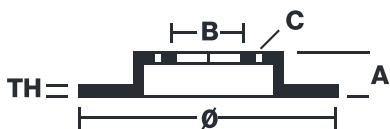

BRAKE DISC

09.9145.10

The **09.9145.10** brake disc is synonymous with reliability

The Brembo brake disc is fully interchangeable with an Original Equipment brake disc. The control of the entire production cycle allows Brembo to offer brake discs with outstanding performance levels, reliability, durability and comfort in all conditions of use. All Brembo brake discs are accompanied by the ECE-R90 homologation.

- ✓ OE-equivalent
- ✓ Brembo quality
- ✓ ECE-R90 certificate
- ✓ Safety
- ✓ Fastening screws

Technical specifications

EAN code	Axle	Diameter Ø
8020584219393	Front	288 mm
Thickness (TH)	Height (A)	Number of holes (C)
25 mm	50 mm	5
Brake disc type	Centering (B)	Min. thickness
Ventilated	65 mm	22 mm
Tightening torque		
120 Nm		