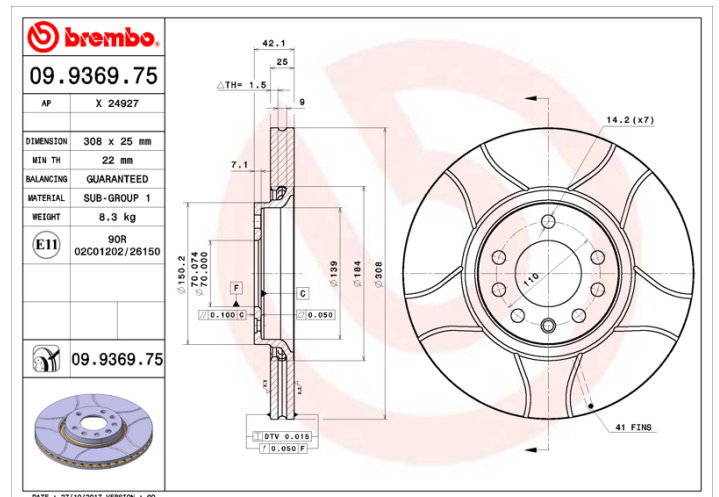

### Technical specifications

EAN code  
**8020584031292**

Axle  
**Front**

Diameter Ø  
**308 mm**

Thickness (TH)  
**25 mm**

Height (A)  
**42 mm**

Number of holes (C)  
**5**

Brake disc type  
**Ventilated**

Centering (B)  
**70 mm**

Min. thickness  
**22 mm**

Tightening torque  
**110 Nm**

**COMPATIBLE VEHICLES**