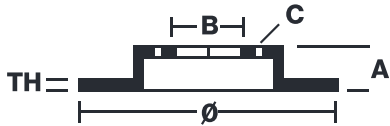

## 09.9369.75

The 09.9369.75 Max brake disc is synonymous with reliability

The Brembo Max brake disc features grooves on the braking surface. The special shape of the grooves generates greater fading resistance and constant renewal of friction material, quickly restoring optimum braking conditions. The UV paint completes the sporty look.

### Technical specifications

EAN code  
**8020584031292**

Axle  
**Front**

Diameter Ø  
**308 mm**

Thickness (TH)  
**25 mm**

Height (A)  
**42 mm**

Number of holes (C)  
**5**

Brake disc type  
**Ventilated**