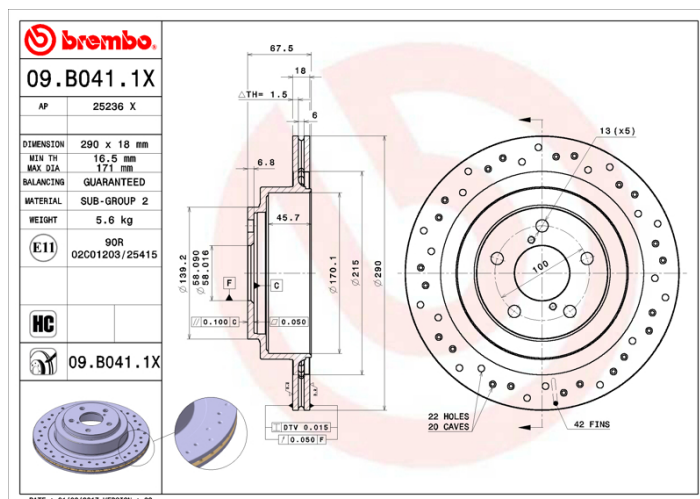

- ✓ Brembo quality
- ✓ ECE-R90 certificate
- ✓ Performance
- ✓ Sports driving
- ✓ Sporty look
- ✓ High carbon
- ✓ Anti-corrosion

Technical specifications

EAN code
8020584228432

Axle
Rear

Diameter Ø
290 mm

Thickness (TH)
18 mm

Height (A)
68 mm

Number of holes (C)
5

Brake disc type
Ventilated

Centering (B)
58 mm

Min. thickness
16,5 mm

COMPATIBLE VEHICLES

COMPATIBLE OE PART NUMBERS

26700AE030	SUBARU
------------	--------

26700AE070	SUBARU
------------	--------

26700AE080	SUBARU
------------	--------

26700AE081	SUBARU
------------	--------
