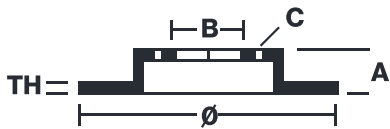

BRAKE DISC XTRA

09.B041.1X

The 09.B041.1X Xtra brake disc is synonymous with reliability

The Brembo Xtra brake disc features holes on the braking surface. The holes are designed to improve the cooling of the braking system, to generate greater fading resistance and grip in the initial stages of braking. The sports look is also enhanced by the presence of the UV paint.

- ✓ Brembo quality
- ✓ ECE-R90 certificate
- ✓ Performance
- ✓ Sports driving
- ✓ Sporty look
- ✓ High carbon
- ✓ Anti-corrosion

Technical specifications

EAN code
8020584228432

Axle
Rear

Diameter Ø
290 mm