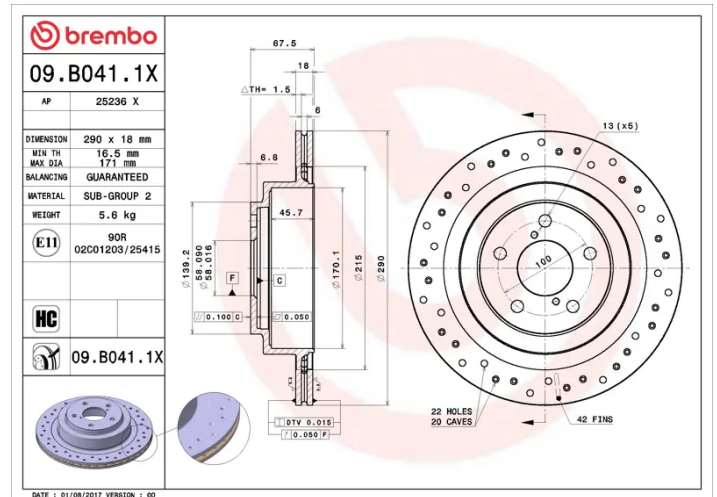

- ✓ Brembo quality
- ✓ ECE-R90 certificate
- ✓ Performance
- ✓ Sports driving
- ✓ Sporty look
- ✓ High carbon
- ✓ Anti-corrosion

Technical specifications

EAN code
8020584228432

Axle
Rear

Diameter Ø
290 mm

Thickness (TH)
18 mm

Height (A)
68 mm

Number of holes (C)
5

Brake disc type
Ventilated

Centering (B)
58 mm

Min. thickness
16,5 mm

COMPATIBLE OE PART NUMBERS

26700AE030	SUBARU
------------	--------