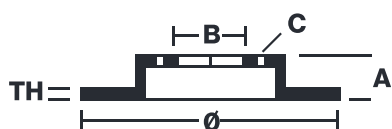

## 09.B338.2X

The 09.B338.2X Xtra brake disc is synonymous with reliability

The Brembo Xtra brake disc features holes on the braking surface. The holes are designed to improve the cooling of the braking system, to generate greater fading resistance and grip in the initial stages of braking. The sports look is also enhanced by the presence of the UV paint.

### Technical specifications

EAN code  
**8020584237977**

Axle  
**Rear**

Diameter Ø  
**300 mm**

Thickness (TH)  
**20 mm**

Height (A)  
**66 mm**

Number of holes (C)  
**5**

Brake disc type  
**Ventilated**