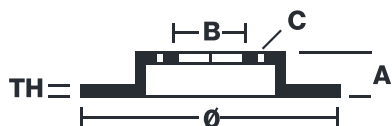

BRAKE DISC SPORT

09.B436.5S

Sport brake disc 09.B436.5S belongs to Brembo Cool Line

The Sport brake disc features TY3 grooves and the Brembo logo on the braking surface. These features provide an improved pedal feeling, more braking grip and greater fading resistance for better performance.

- ✓ Brembo quality
- ✓ ECE-R90 certificate
- ✓ Performance
- ✓ Sports driving
- ✓ Sporty look
- ✓ High carbon
- ✓ Fastening screws
- ✓ Fading resistance

Technical specifications

| | | |
|-------------------|---------------|---------------------|
| EAN code | Axle | Diameter Ø |
| - | Front | 295 mm |
| Thickness (TH) | Height (A) | Number of holes (C) |
| 28 mm | 51 mm | 5 |
| Brake disc type | Centering (B) | Min. thickness |
| Ventilated | 67 mm | 26 mm |
| Tightening torque | | |
| 130 Nm | | |